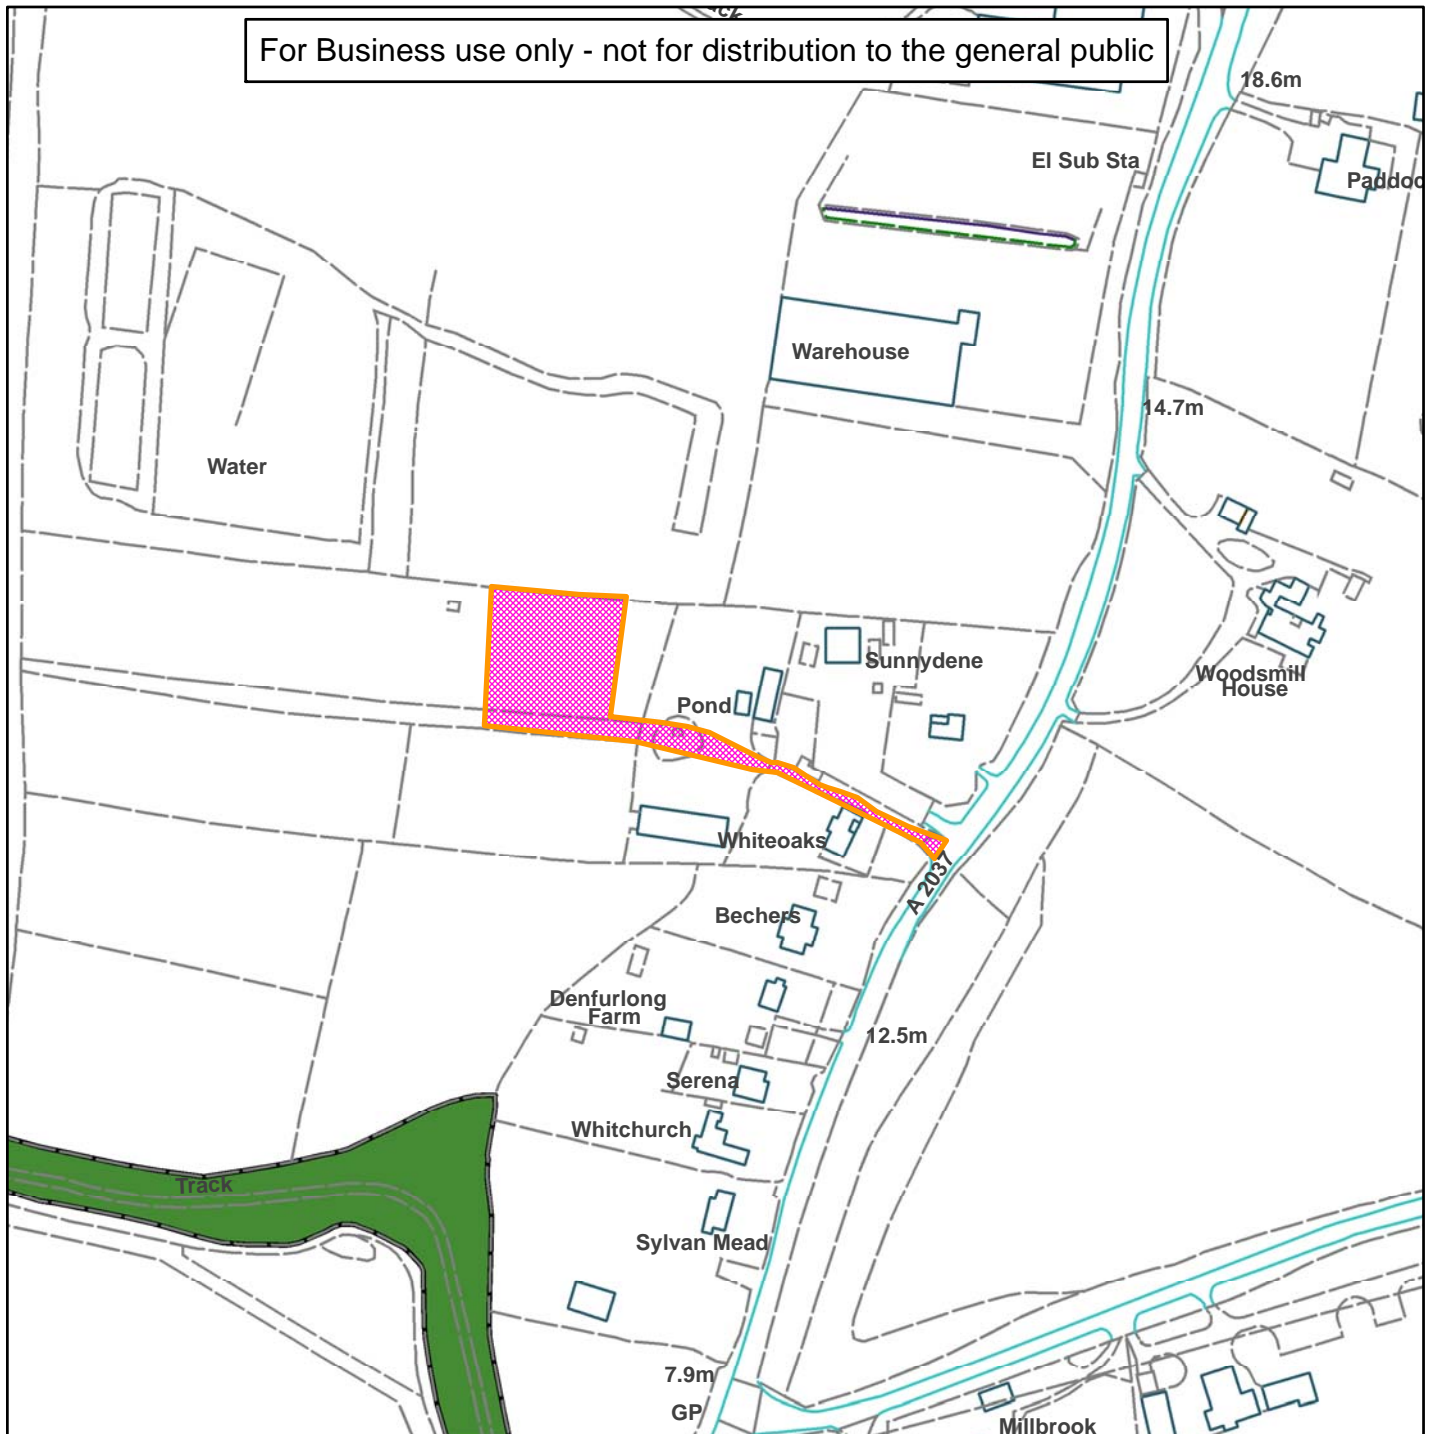

DC/17/1375

Horsham
District
Council

Whiteoaks, Shoreham Road

For Business use only - not for distribution to the general public

Scale: 1:2,500

Reproduced from the Ordnance Survey map with permission of the Controller of Her Majesty's Stationery Office © Crown Copyright 2012.

Unauthorised reproduction infringes Crown Copyright and may lead to prosecution or civil proceedings.

Organisation	Horsham District Council
Department	
Comments	
Date	07/09/2017
MSA Number	100023865